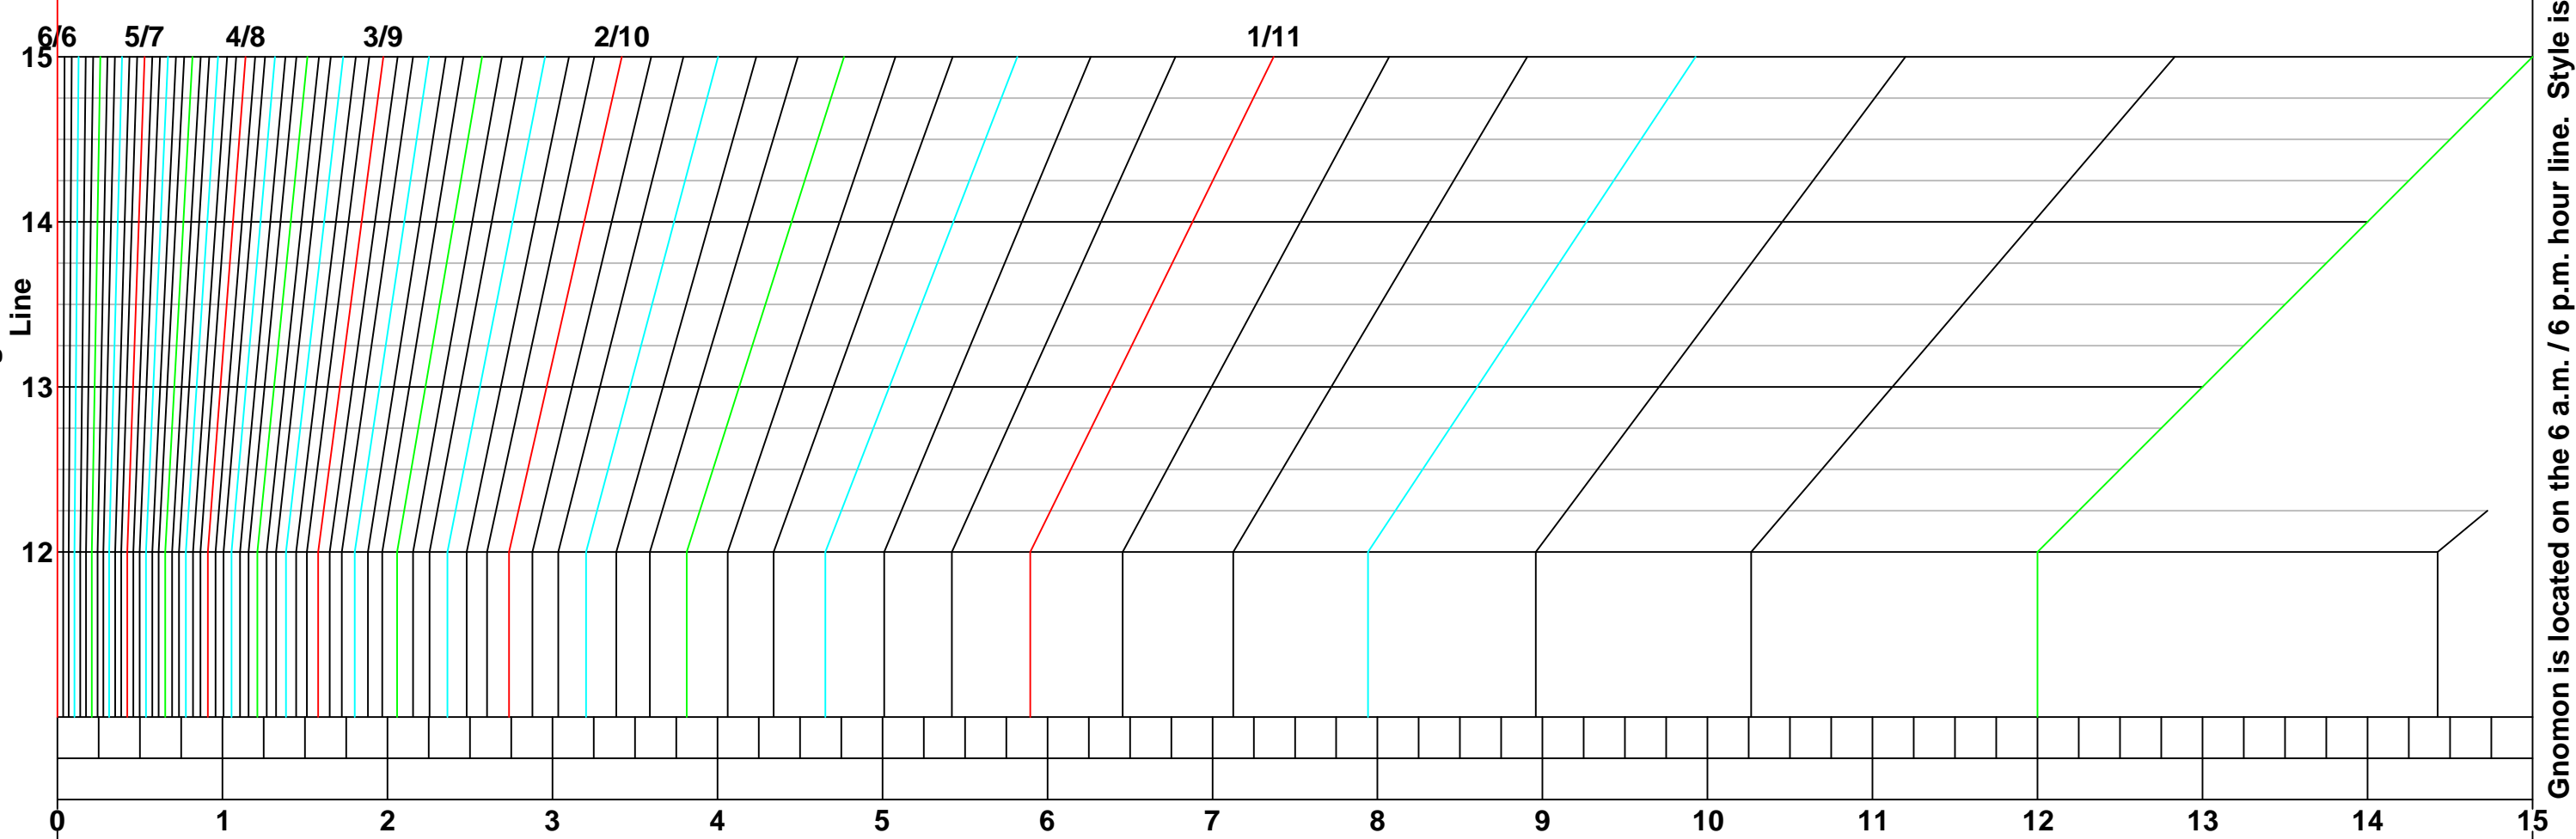

The Sundial Primer "Dialling Guide"

Vertical East/West Sundials
5 Minute Increments
18 to 30 Inches

Gnomon is located on the 6 a.m. / 6 p.m. hour line. Style is parallel to the dial plate and a distance above equal to the length from the origin "0" to the 3/9 hour line.

The Sundial Primer "Dialling Guide"

Vertical East/West Sundials
5 Minute Increments
18 to 30 Inches

Distance From Origin "0" To 1:30/11:30 Hour

Gnomon is located on the 6 a.m. / 6 p.m. hour line. Style is parallel to the dial plate and a distance above equal to the length from the origin "0" to the 3/9 hour line.