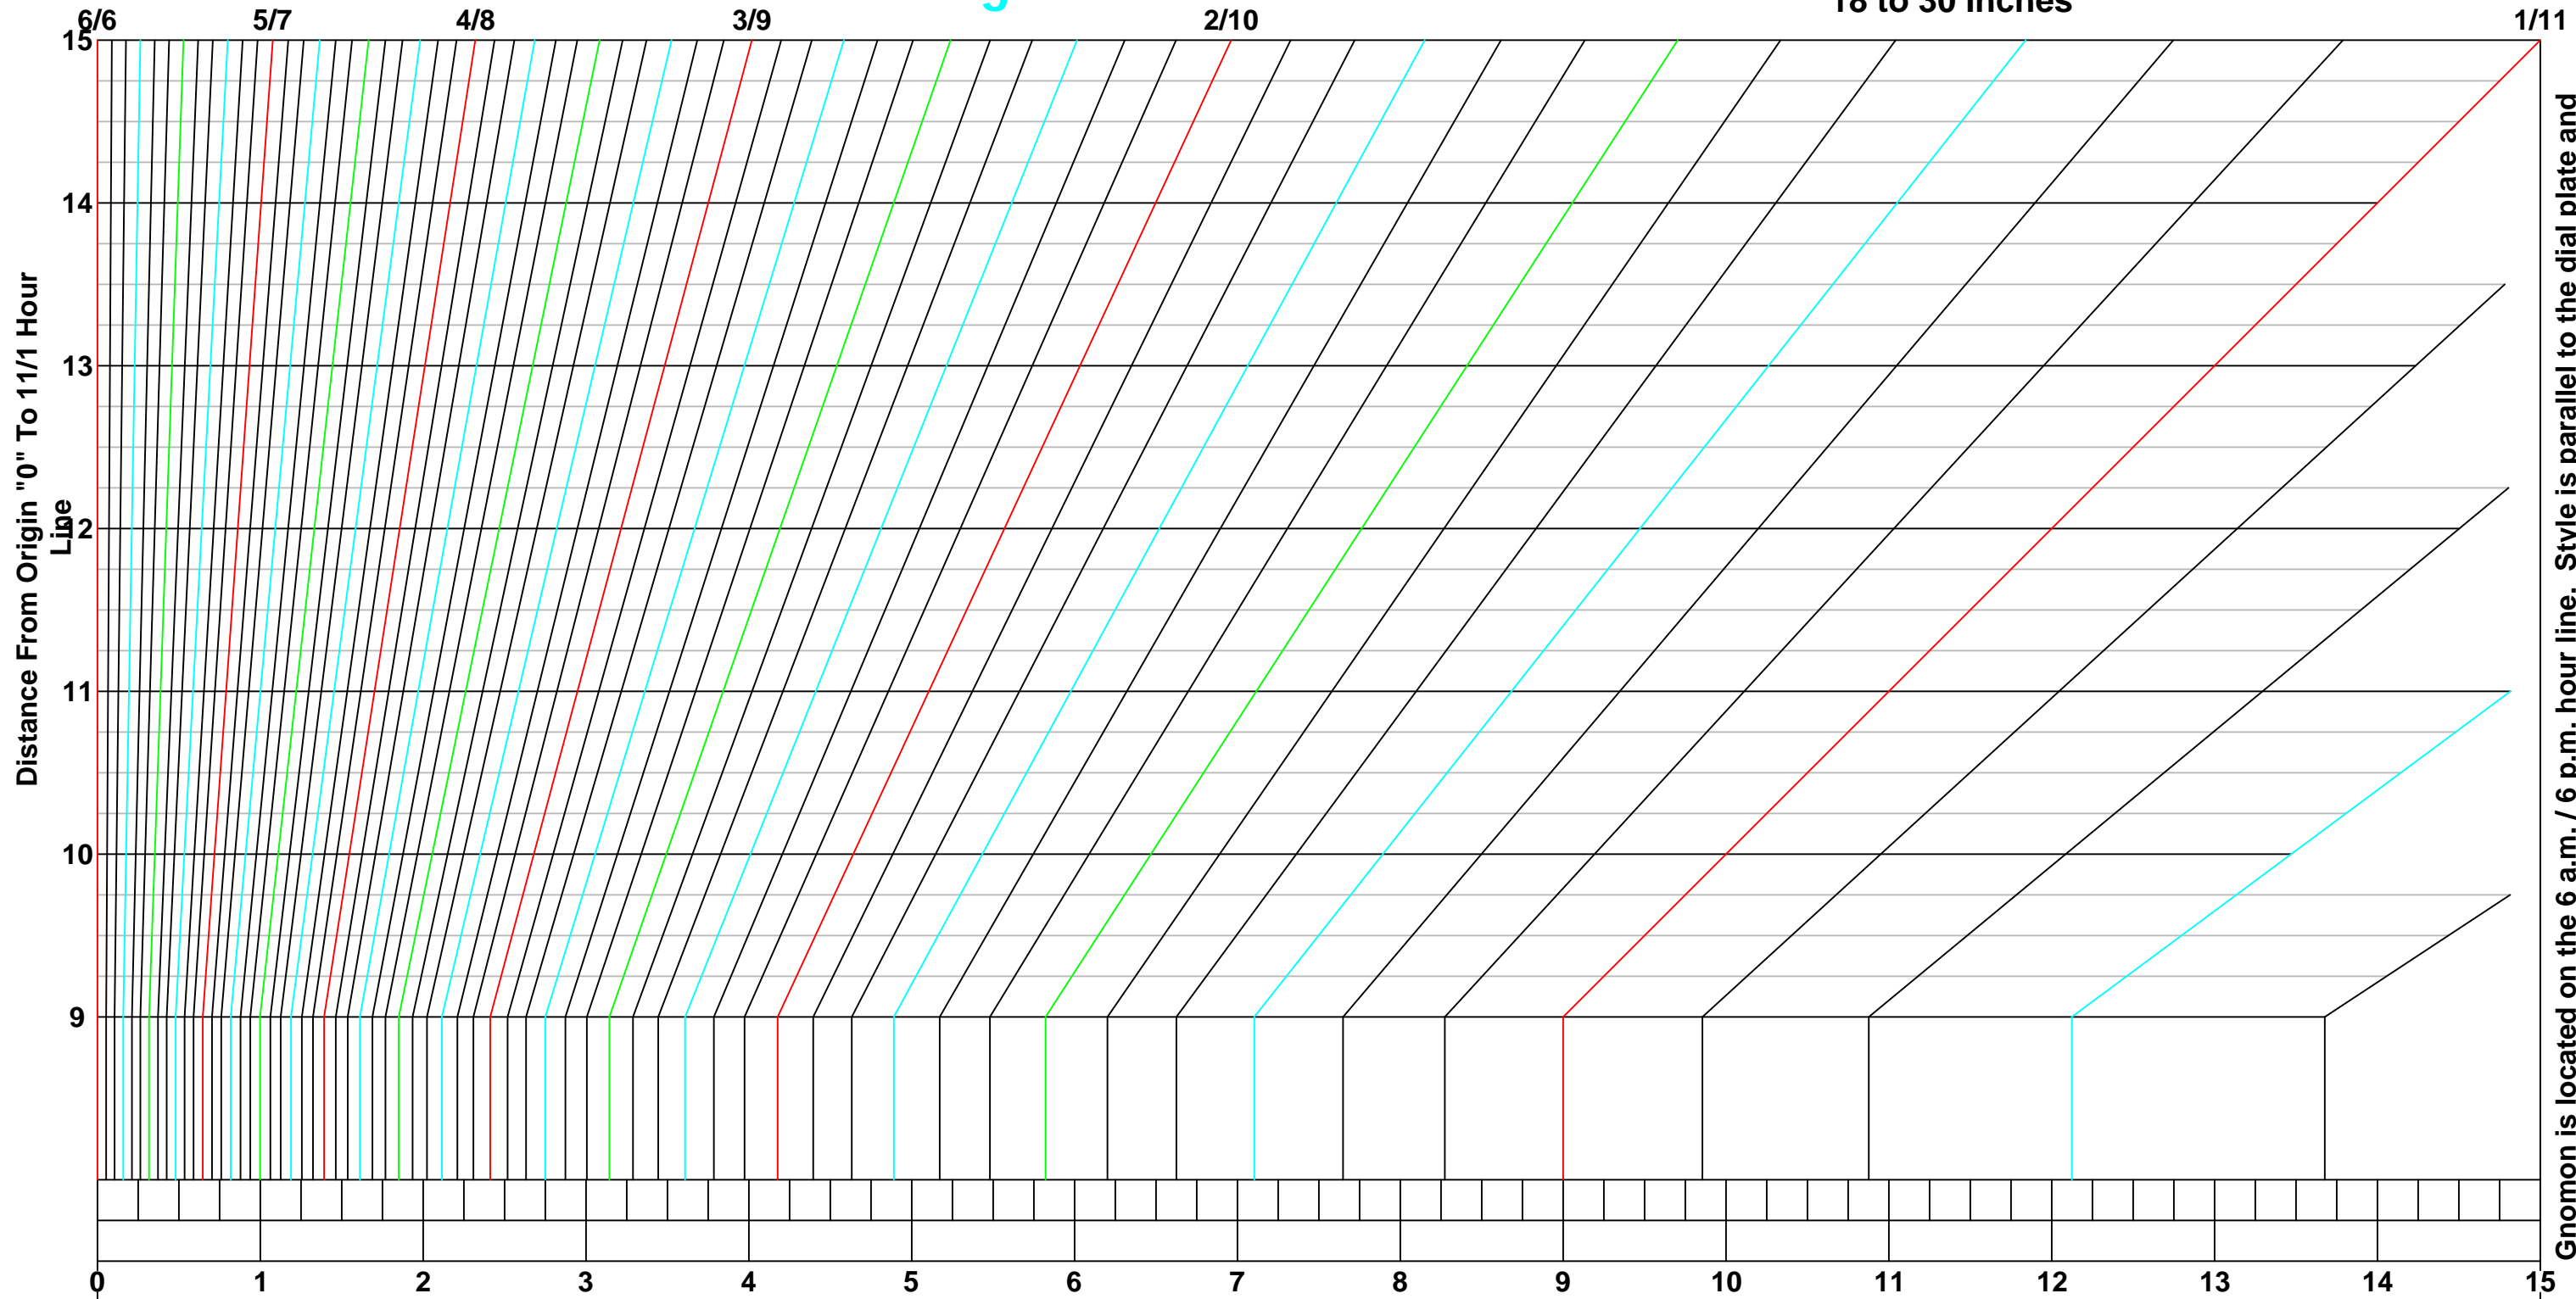

The Sundial Primer "Dialling Guide"

Vertical East/West Sundials
5 Minute Increments
18 to 30 Inches

Gnomon is located on the 6 a.m. / 6 p.m. hour line. Style is parallel to the dial plate and a distance above equal to the length from the origin "0" to the 3/9 hour line.

The Sundial Primer "Dialling Guide"

Vertical East/West Sundials
5 Minute Increments
18 to 30 Inches

Distance From Origin "0" To 1:30/11:30 Hour

Gnomon is located on the 6 a.m. / 6 p.m. hour line. Style is parallel to the dial plate and a distance above equal to the length from the origin "0" to the 3/9 hour line.